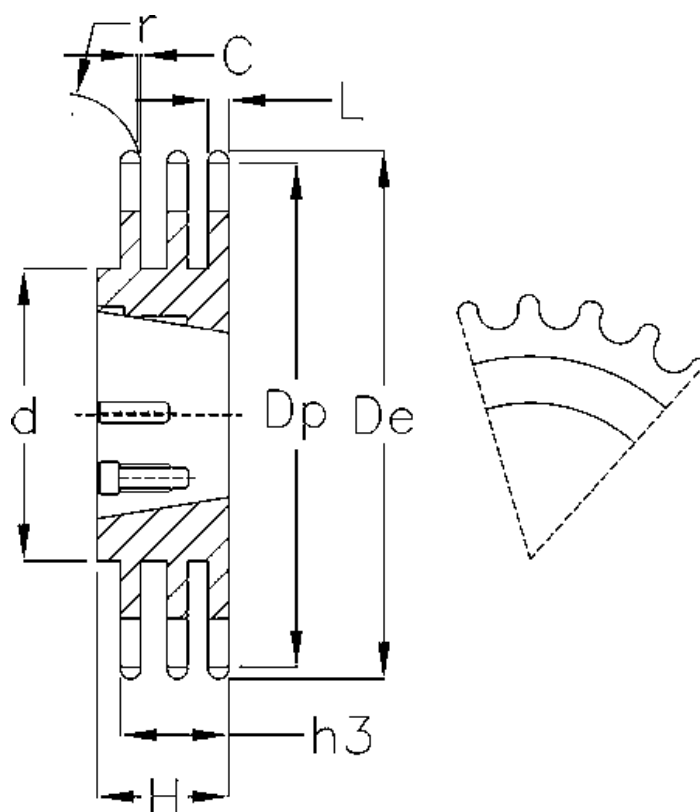

Data Sheet

Article number: 616033003030

Description: Taperbored sprocket 06 B-3 Z=30 triplex
for bushing 1615

Measures

Bushing = 1615
C = 1
Chain = 06 B-3
Chain size = 3/8" x 7/32"
d = 79
De = 94.7
Dp = 91.12
H = 38

h3 = 25.6
Material = Stål
No. of teeth = 30
r = 6.35